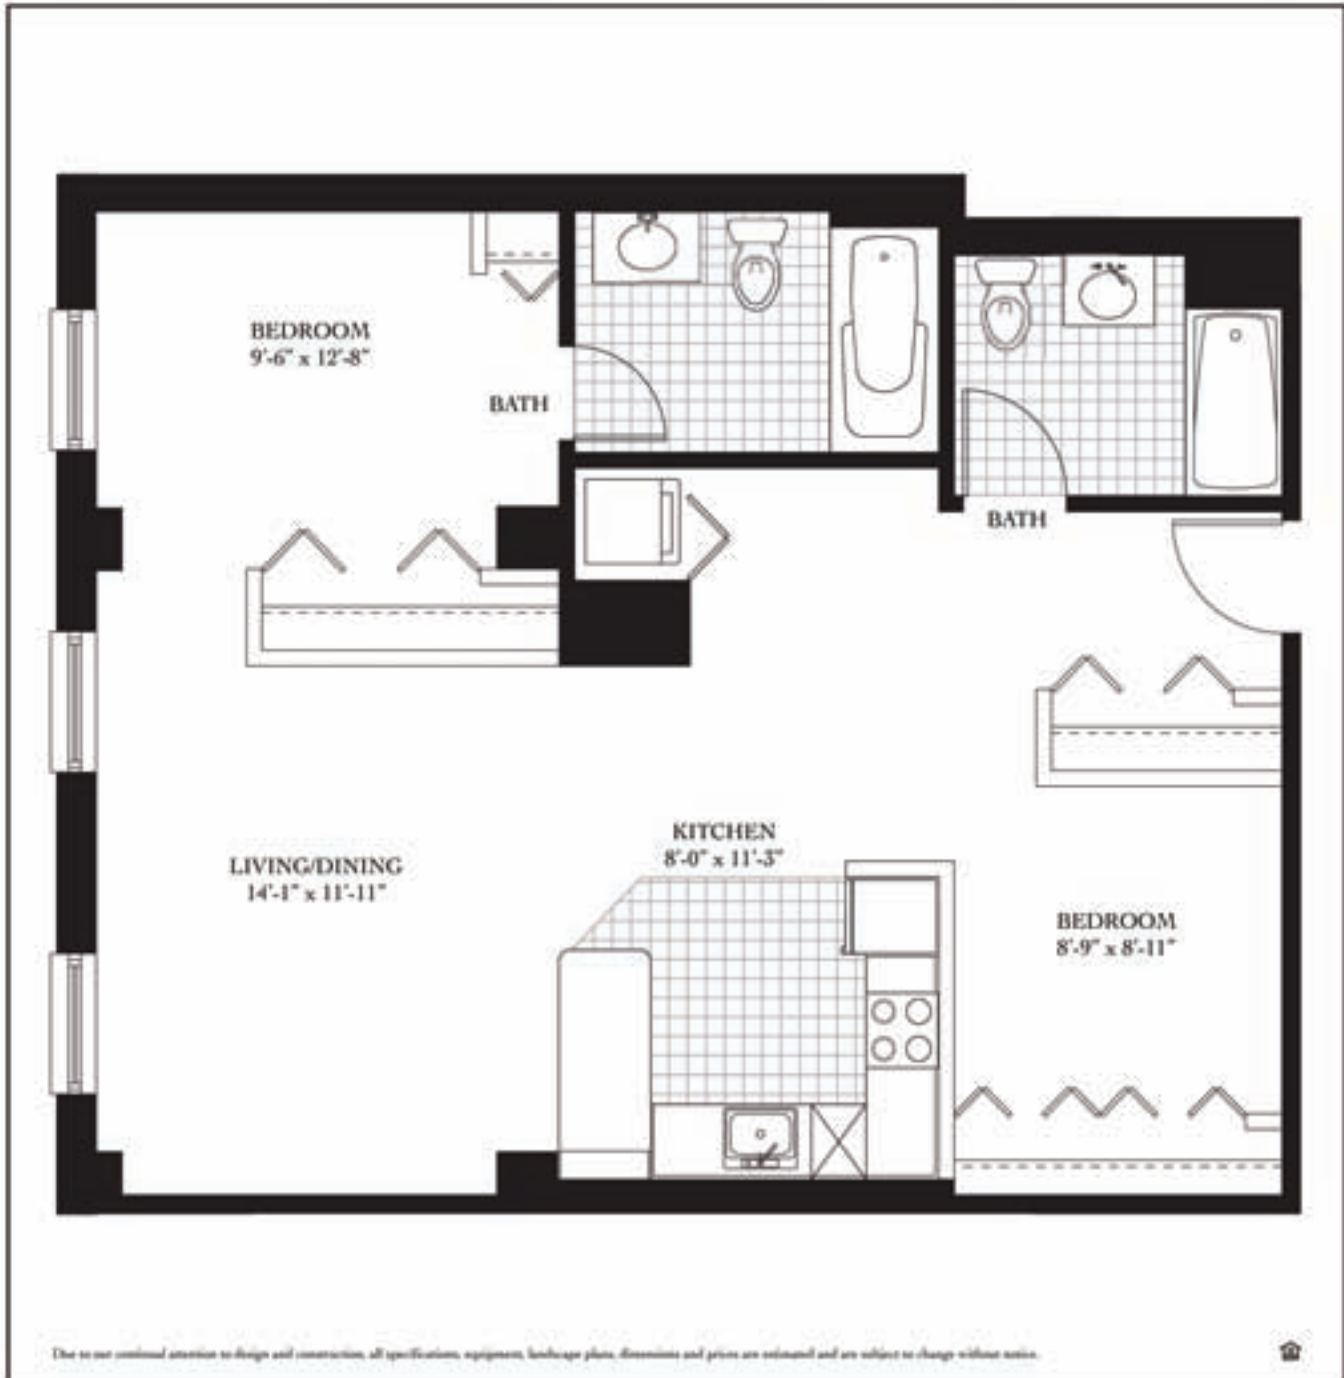

**Two Bedroom
Two Bath**
Total Residence 908 SQ. FT.
Residence 2205