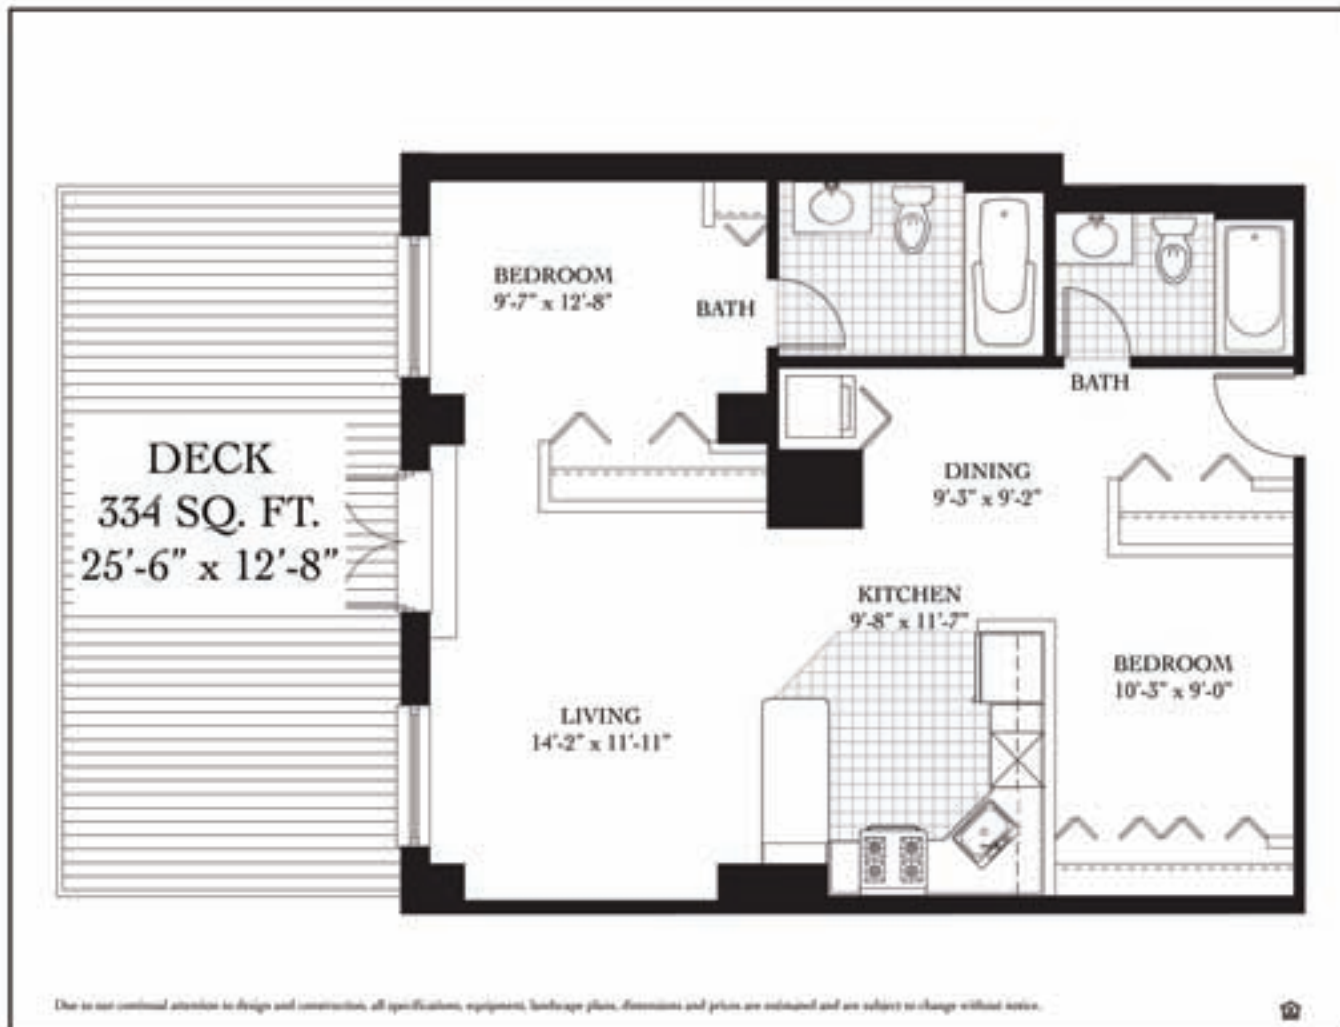

Two Bedroom Two Bath With Deck

Total Residence 1254 SQ. FT.*

Residence 2105

Interior
Deck

920 SQ. FT.
334 SQ. FT.

* Total Residence 1254 SQ. FT.

312.443.0182
CenturyTowerCondos.com