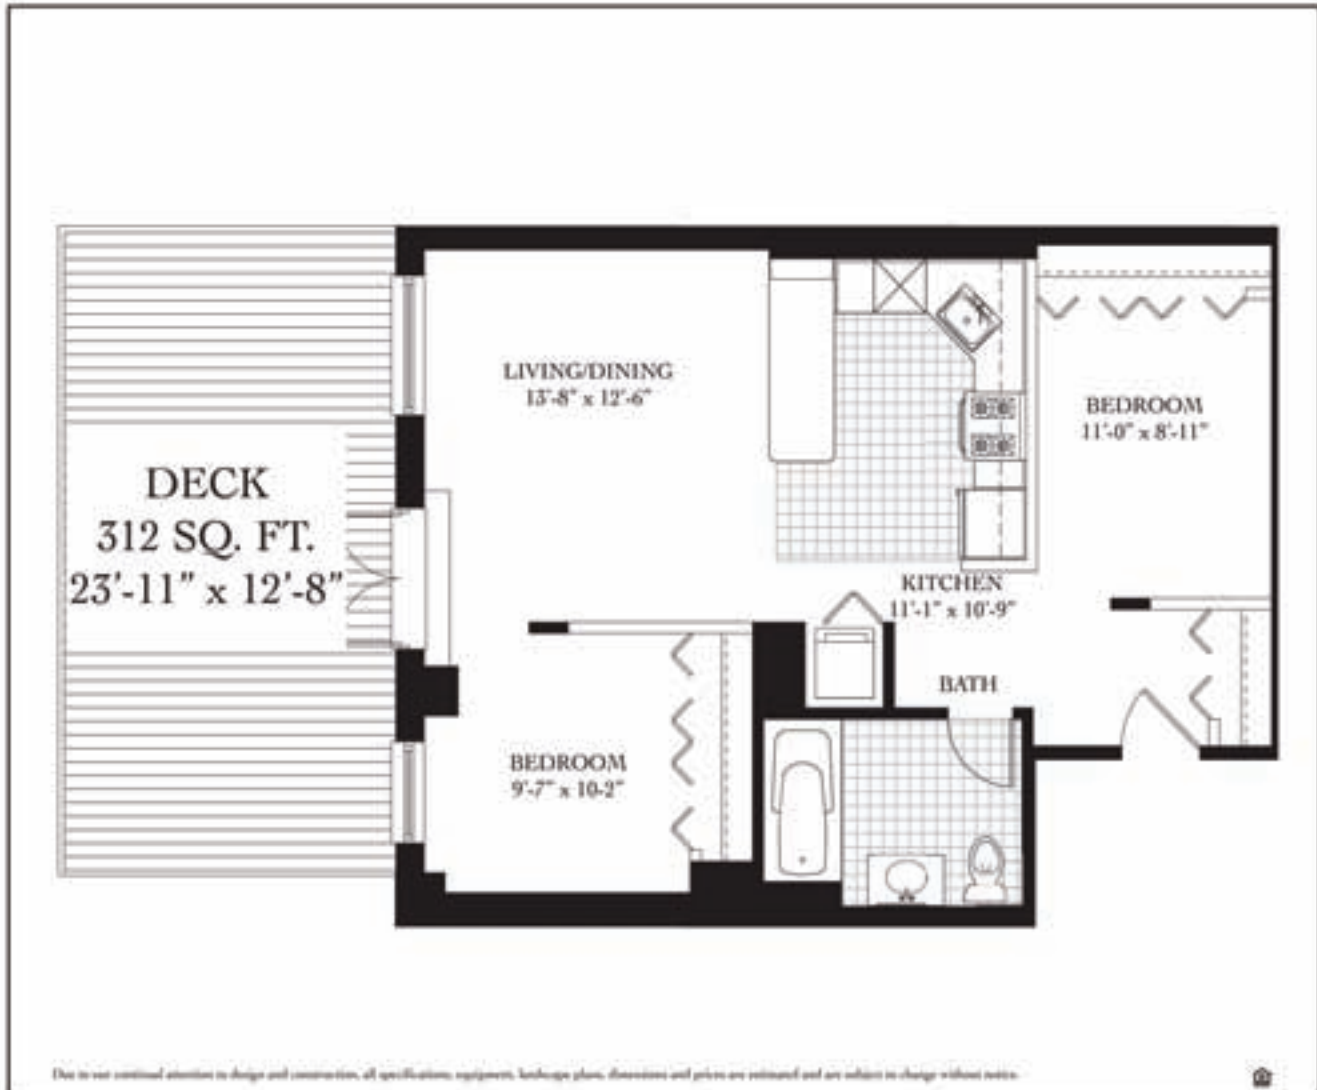

Two Bedroom One Bath With Deck

Total Residence 1098 SQ. FT.*

Residence 2104

Interior
Deck

786 SQ. FT.
312 SQ. FT.

***Total Residence**

1098 SQ. FT.

312.443.0182
CenturyTowerCondos.com