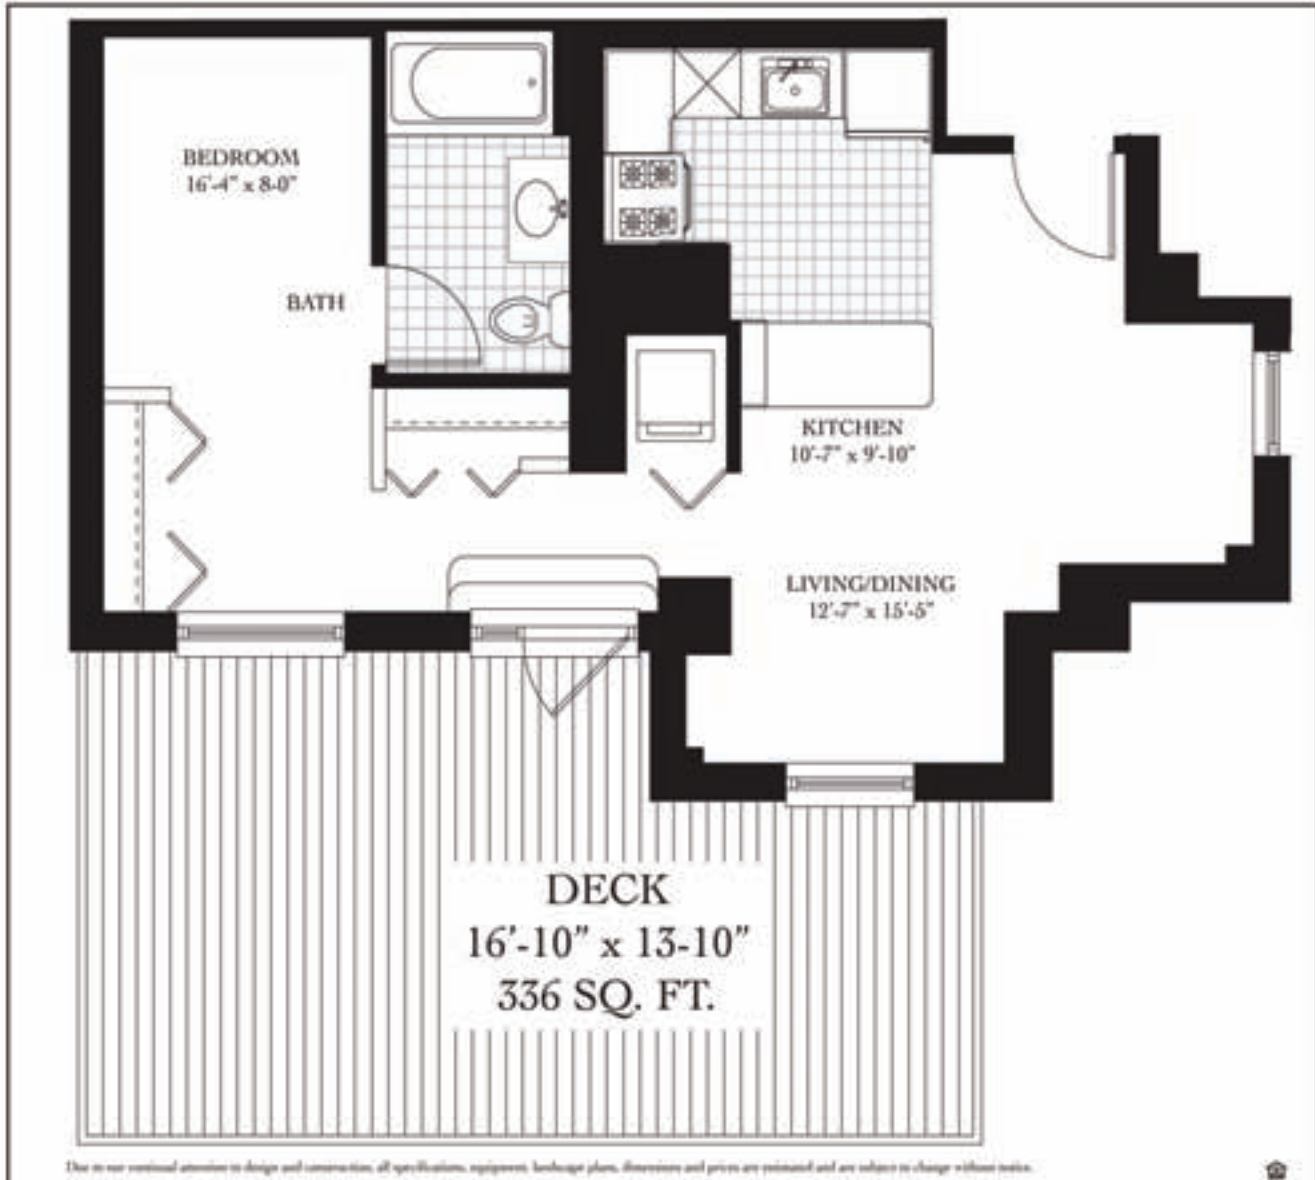

One Bedroom One Bath With Deck

Total Residence 973 SQ. FT.*

Residence 2201

Interior
Deck

637 SQ. FT.
336 SQ. FT.

***Total Residence 973 SQ. FT.**

312.443.0182
CenturyTowerCondos.com