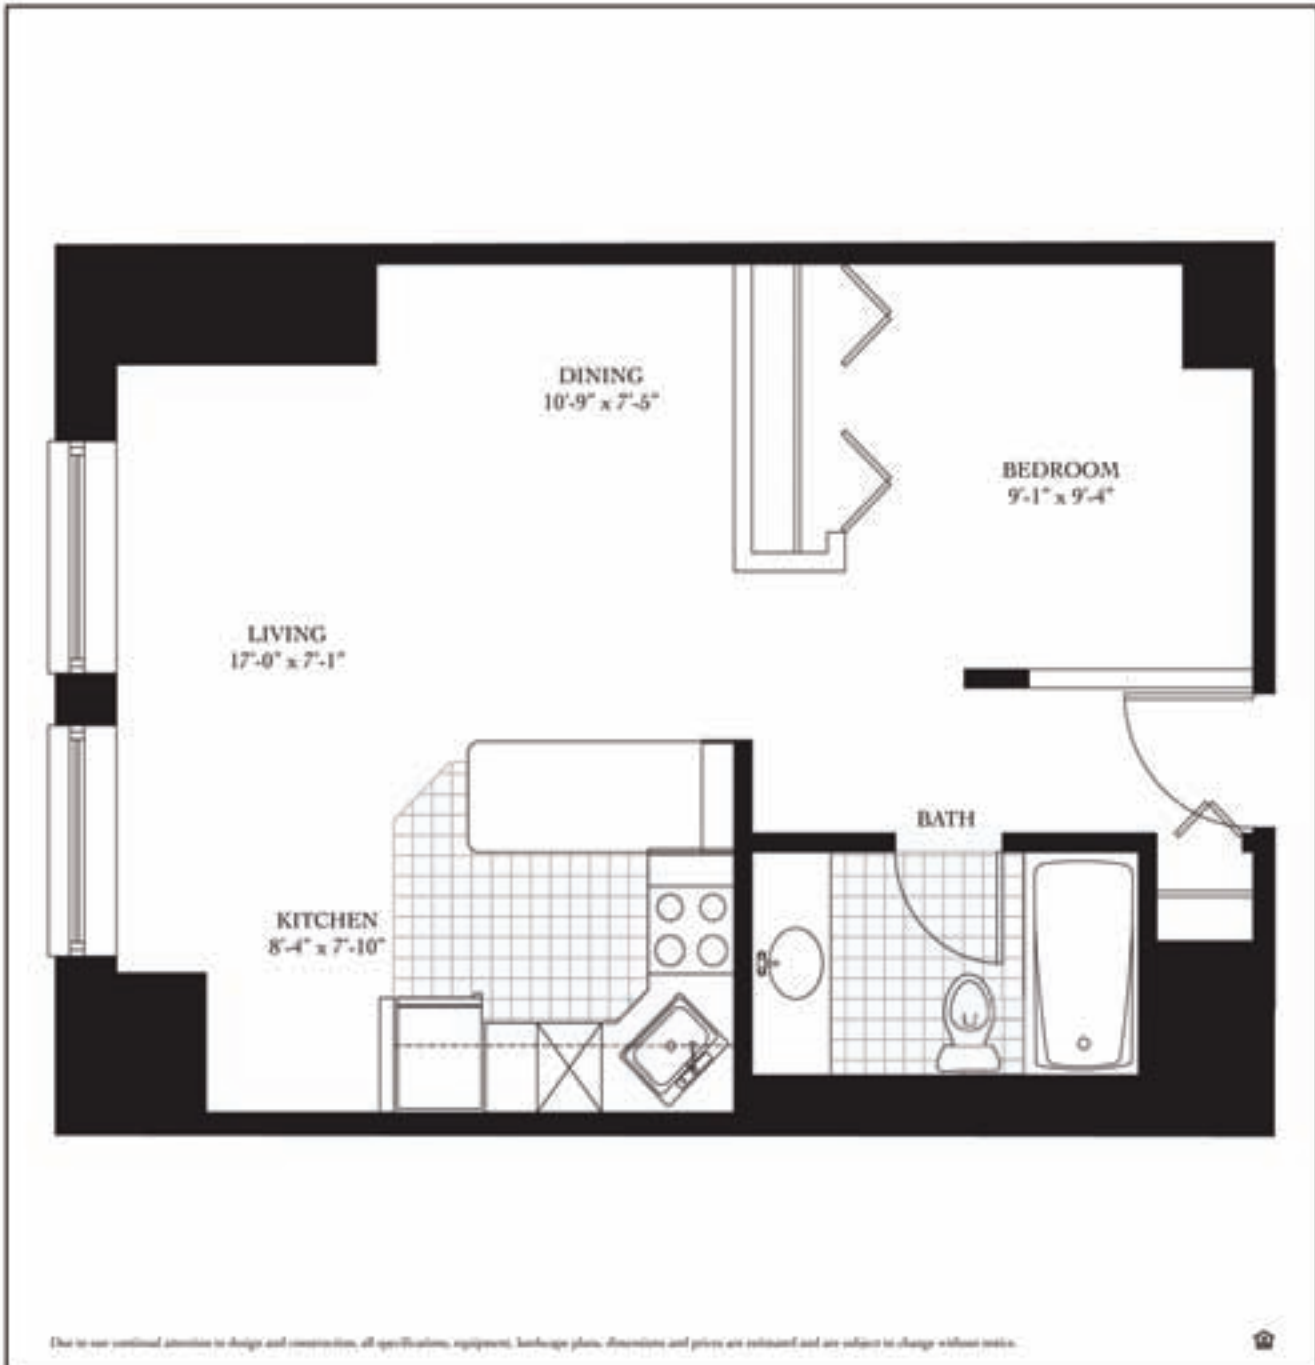

**One Bedroom
One Bath**
Total Residence 546 SQ. FT.
Residences 307-2007