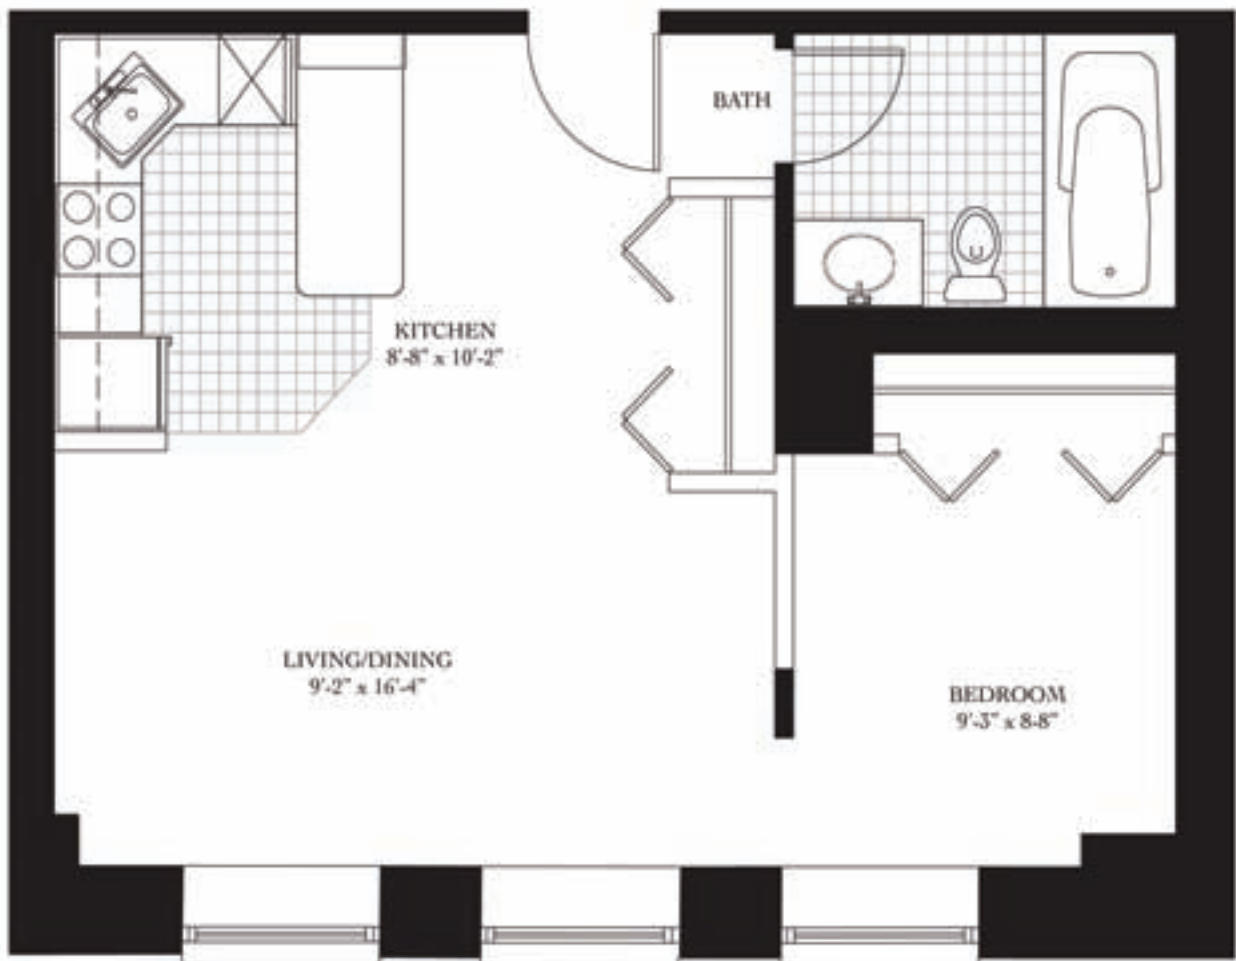

**One Bedroom
One Bath**
Total Residence 544 SQ. FT.
Residence 302

Due to our continual attention to design and construction, all specifications, equipment, landscape plans, dimensions and prices are estimated and are subject to change without notice.